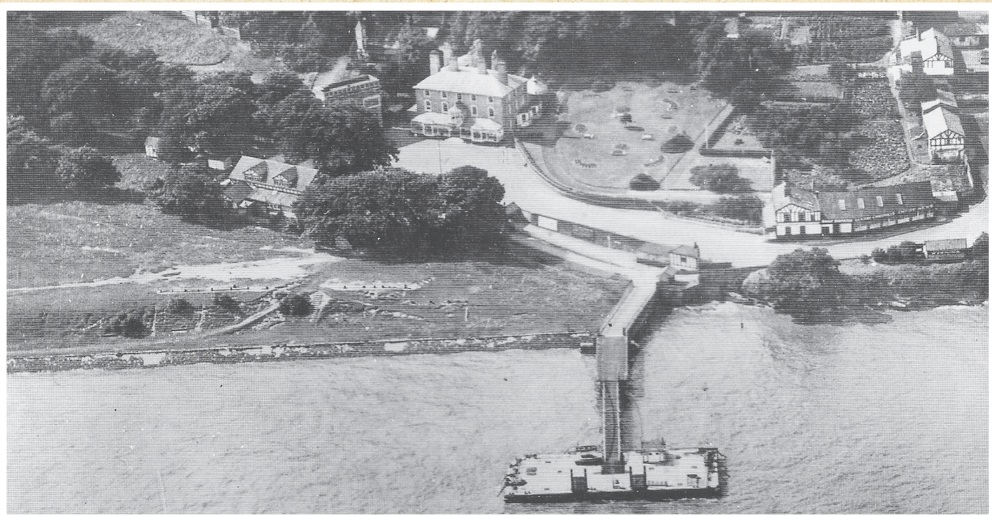

The Jubilee Arch is just visible above the trees to the left of Eastham Ferry Hotel, which is in the centre of the picture.

The Tap, is to the right the black and white building.

MUNROS MENSWEAR

240 Wallasey Village, CH45 3LP